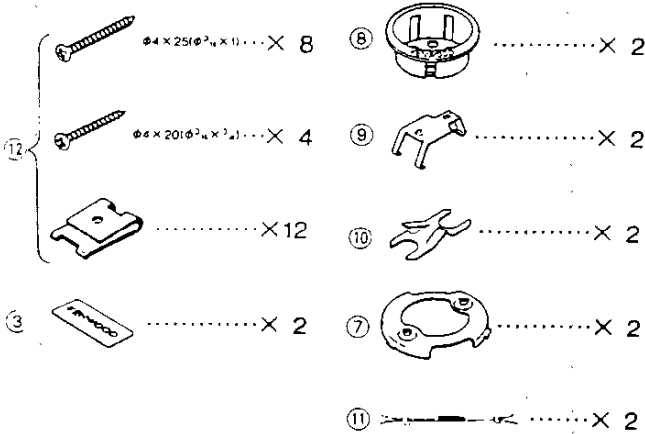

KFC-P206

SERVICE MANUAL

KENWOOD

DOC
COPY

©1991-4 PRINTED IN JAPAN
85-6317-00 (T) 375

EXTERNAL VIEW

Woofer

Tweeter

PARTS INCLUDED

⑪ NETWORK

PARTS LIST

★ New parts
Parts without **Parts No.** are not supplied.
Les articles non mentionnés dans le **Parts No.** ne sont pas fournis.
Teile ohne **Parts No.** werden nicht geliefert.

Ref. No.	New Parts	Parts No.	Description
①		B06-0439-08	Grille ass'y
②	★	B06-0653-08	Grille
③		B43-0868-08	Badge set
④		B46-0100-20	Warranty card
⑤	★	B61-0445-00	Instruction manual
⑥	★	F09-1012-08	Protector
⑦	★	J21-8069-08	Hardware
⑧	★	J21-8070-08	Bracket
⑨	★	J21-8071-08	Hardware
⑩	★	J21-8076-08	Hardware
⑪	★	L75-2047-08	Network
⑫	★	N99-1191-08	Screw set
⑬	★	T03-0379-08	Tweeter
⑭	★	T10-0521-08	Woofer