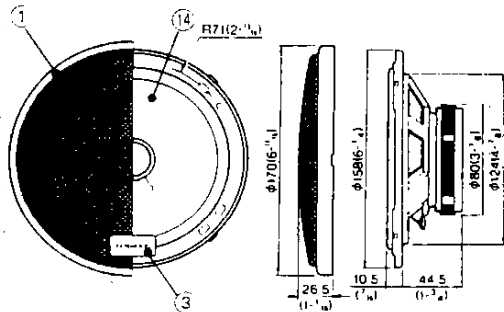

KFC-P206

SERVICE MANUAL

KENWOOD

DOC
COPY

©1991-4 PRINTED IN JAPAN
85-6317-00 (T) 375

EXTERNAL VIEW

Woofer

Tweeter

Ref. No.	New Parts	Parts No.	Description
①		B06-0439-08	Grille ass'y
②	★	B06-0653-08	Grille
③		B43-0868-08	Badge set
④		B46-0100-20	Warranty card
⑤	★	B61-0445-00	Instruction manual
⑥	★	F09-1012-08	Protector
⑦	★	J21-8069-08	Hardware
⑧	★	J21-8070-08	Bracket
⑨	★	J21-8071-08	Hardware
⑩	★	J21-8076-08	Hardware
⑪	★	L75-2047-08	Network
⑫	★	N99-1191-08	Screw set
⑬	★	T03-0379-08	Tweeter
⑭	★	T10-0521-08	Woofer